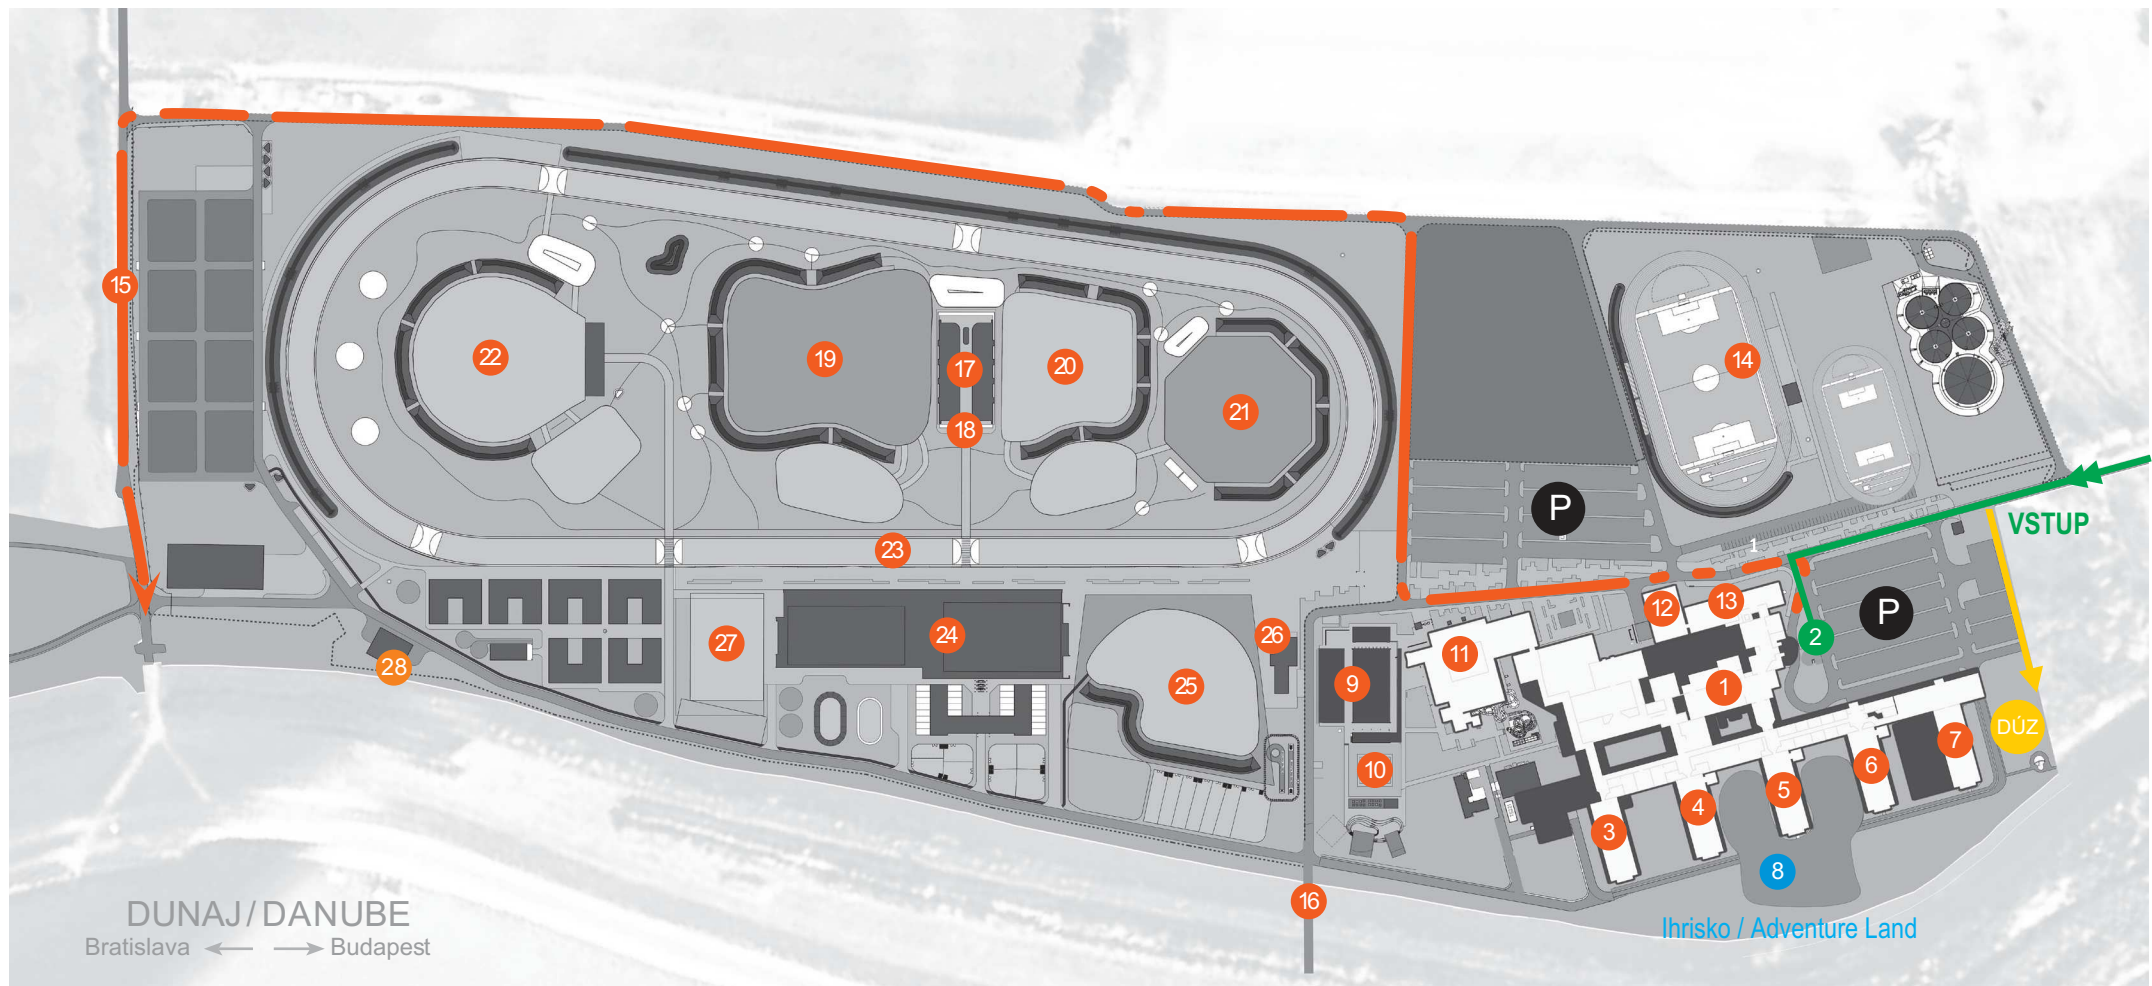

DUNAJ/DANUBE

- |                         |   |  |  |
|-------------------------|---|--|--|
| 1 X-BIONIC® HOTEL       | 9 Plávanie / Swimming   | 16 Lávka na hrádu / Bridge to cycling and running tracks | 23 Dostihová dráha / Race Track                |
| 2 Vstup / Entry         | 10 Plážový volejbal / Beach volleyball                              | 17 Hlavná tribúna / Main Tribune                         | 24 Jazdecké haly / Indoor Arenas               |
| 3 Eagle Pavilion        | 11 Wellness   | 18 Bufety / Buffets                                      | 25 Farrier's Arena                             |
| 4 Wallaby Pavilion      | 12 Gymnastická hala / Gymnastic Hall                                | 19 Main Stadium  | 26 Farrier's Restaurant                        |
| 5 Shark Pavilion        | 13 Fitness Universe   | 20 Respect Arena   | 27 Dressage Arena                              |
| 6 Armadillo Pavilion    | 14 Atletický štadión / Athletic Stadium                             | 21 Octagon Arena   | 28 Klinika Lüsche / Lüsche Clinic              |
| 7 Thorny Devil Pavilion | 15 Smer hrádza - bicyklovanie, beh / Gateway to cycling and running | 22 Energochemica Stadium                                 | P Parkovisko BUS / BUS Parking                 |
| 8 Adventure Land        |   |  | ● Deň ústneho zdravia / THE DAY OF ORAL HEALTH |